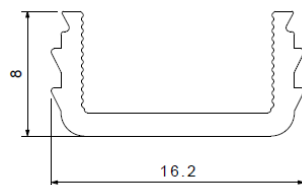

PHOTOMETRIC DATA

Light Color	Red
Luminous Flux per Meter	462 lm/m
Efficiency	32 lm/W
Number of LED per Meter	120
Beam Angle	120 °
Estimated Lifetime L70 at Ta <45°>	60.000 hours

ELECTRICAL DATA

Technology	IC
Voltage	24 V DC
Electrostatic Discharge	800 V
Power per Meter	14.4 W/m
Operating Temperature	-20~+50 °C
Storage Temperature	-40~+80 °C
Protection	IP 67+

MECHANICAL DATA

Length	5033 mm
Width	16.2 mm
Height	8 mm
Min. Bend Radius	15 cm
Max. Length*	10 m
Field of Application	Outdoor
Housing Color	White

*The value given applies to the application of the rated voltage at the first module section. When using a supply line, the maximum operable length changes depending on the supply line length and its cross section.